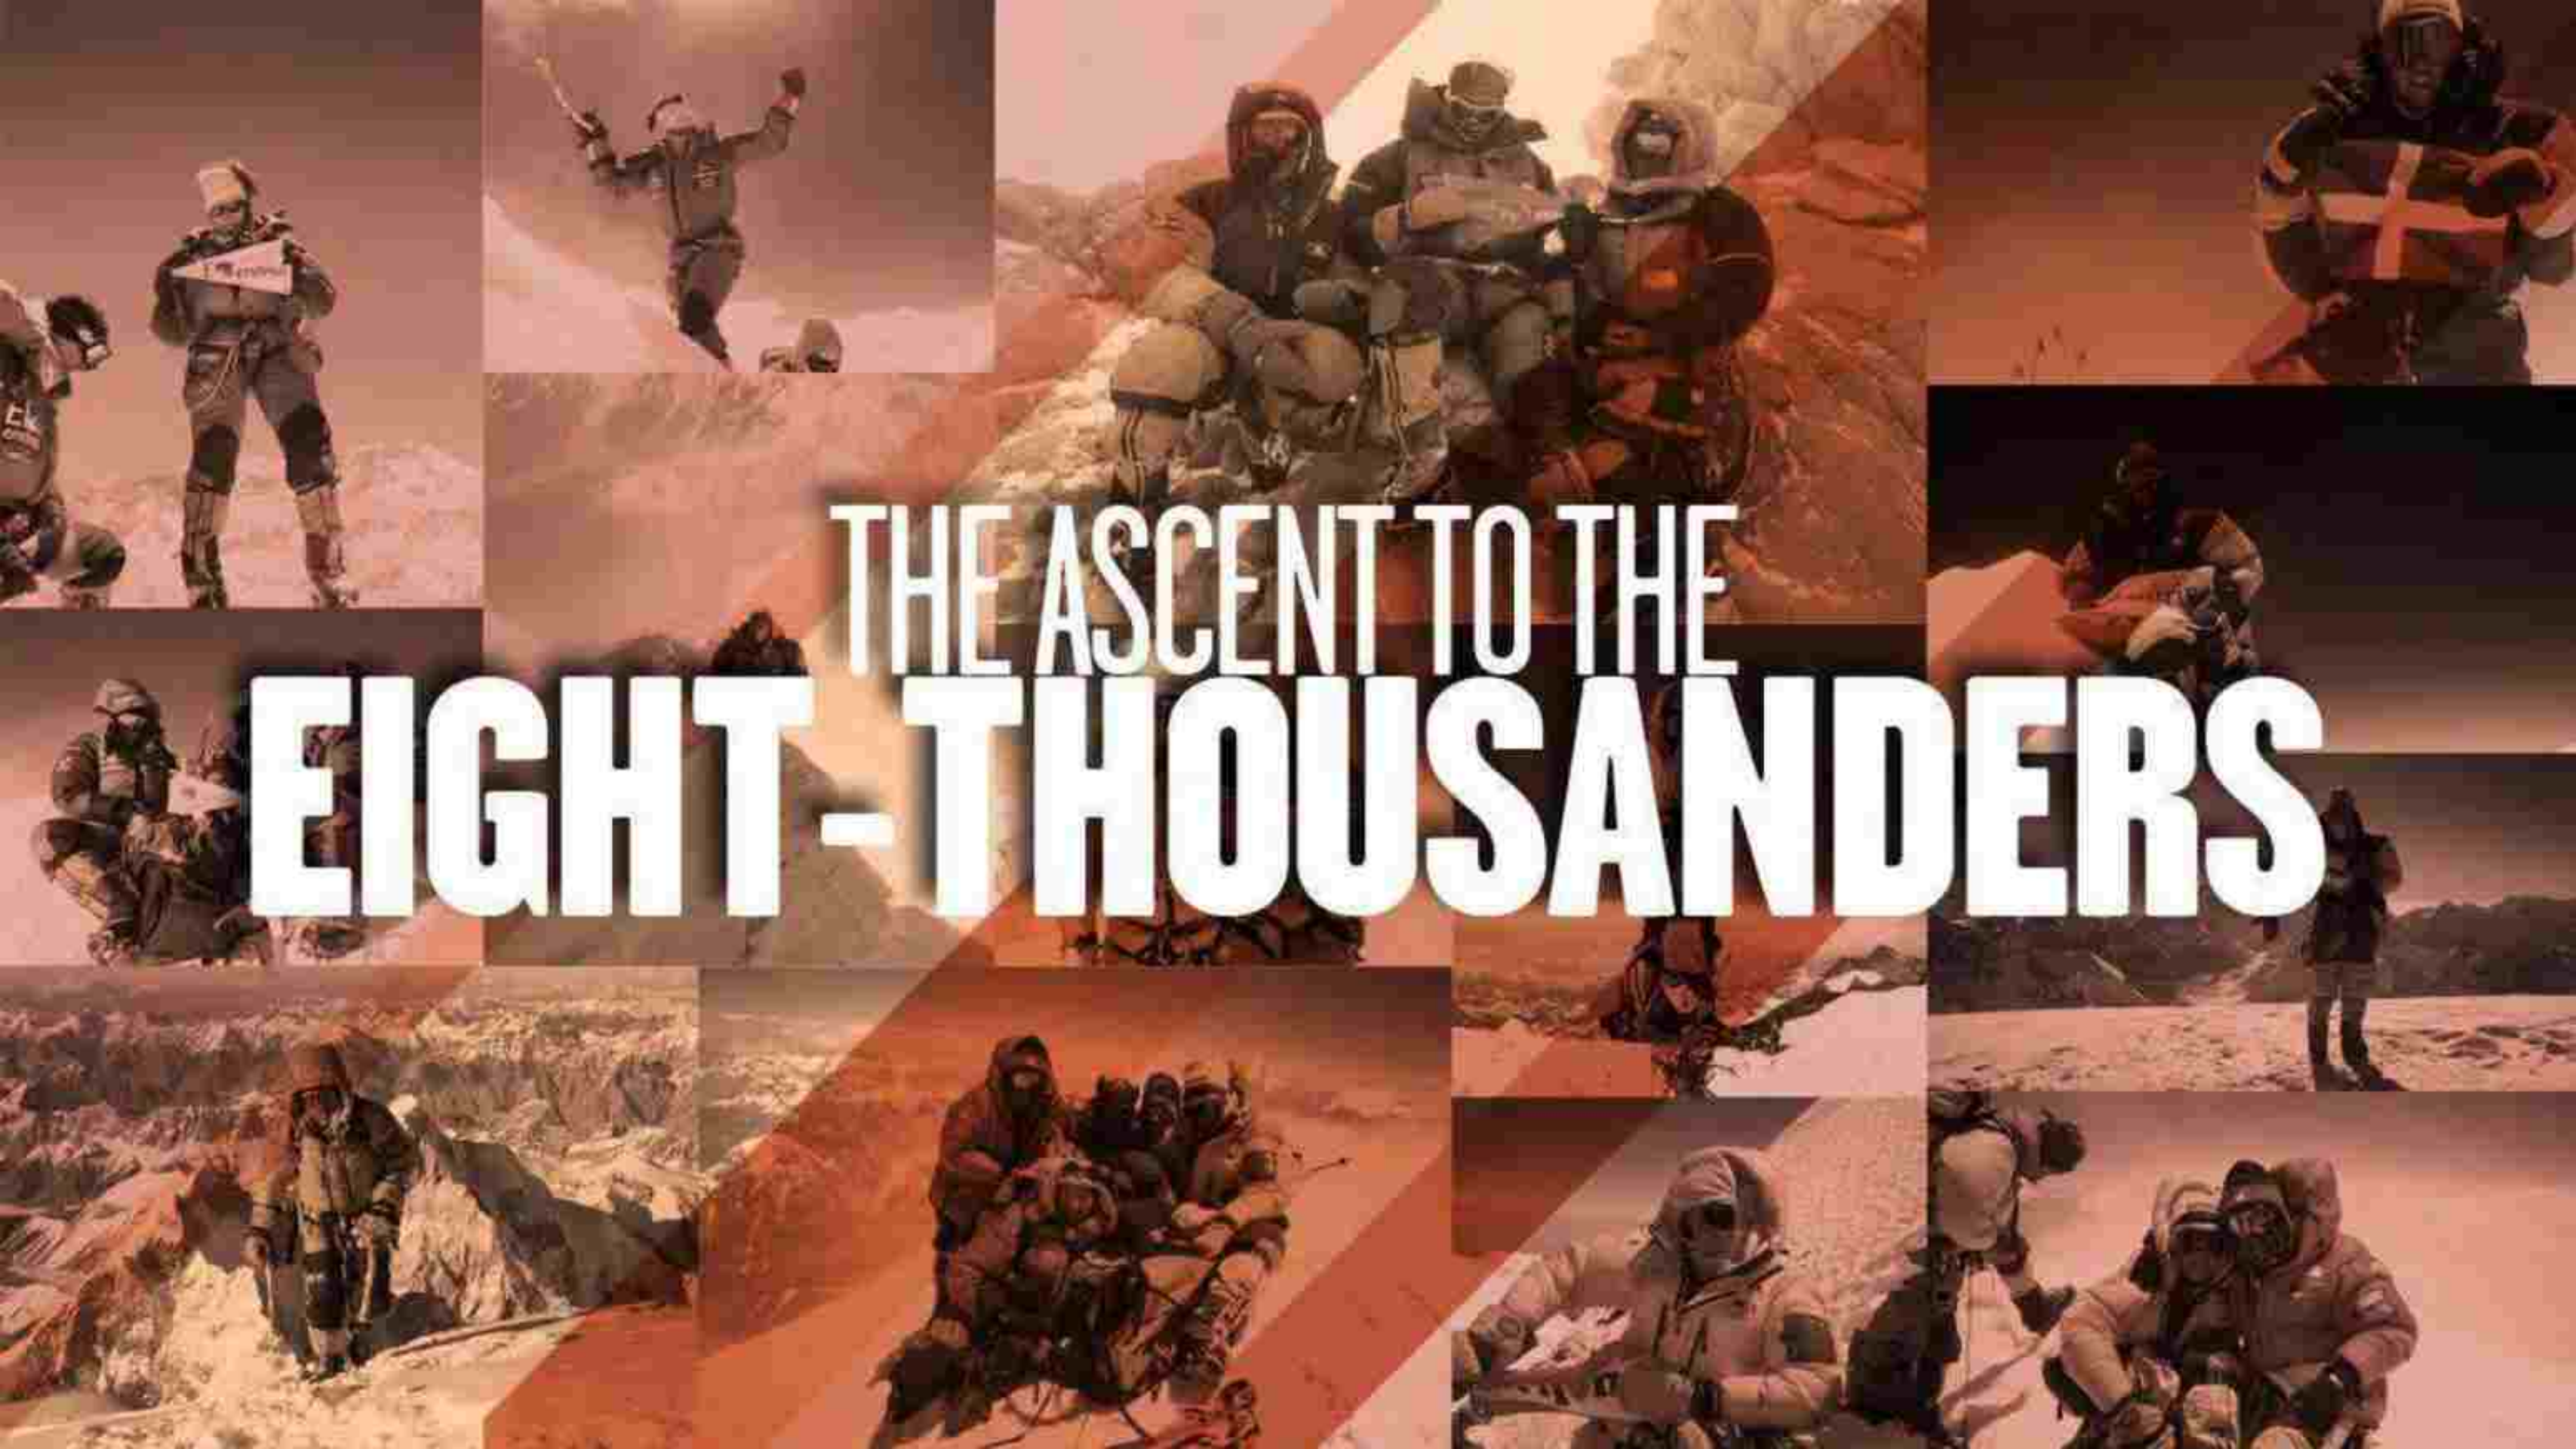

THE ASCENT TO THE EIGHT-THOUSANDERS