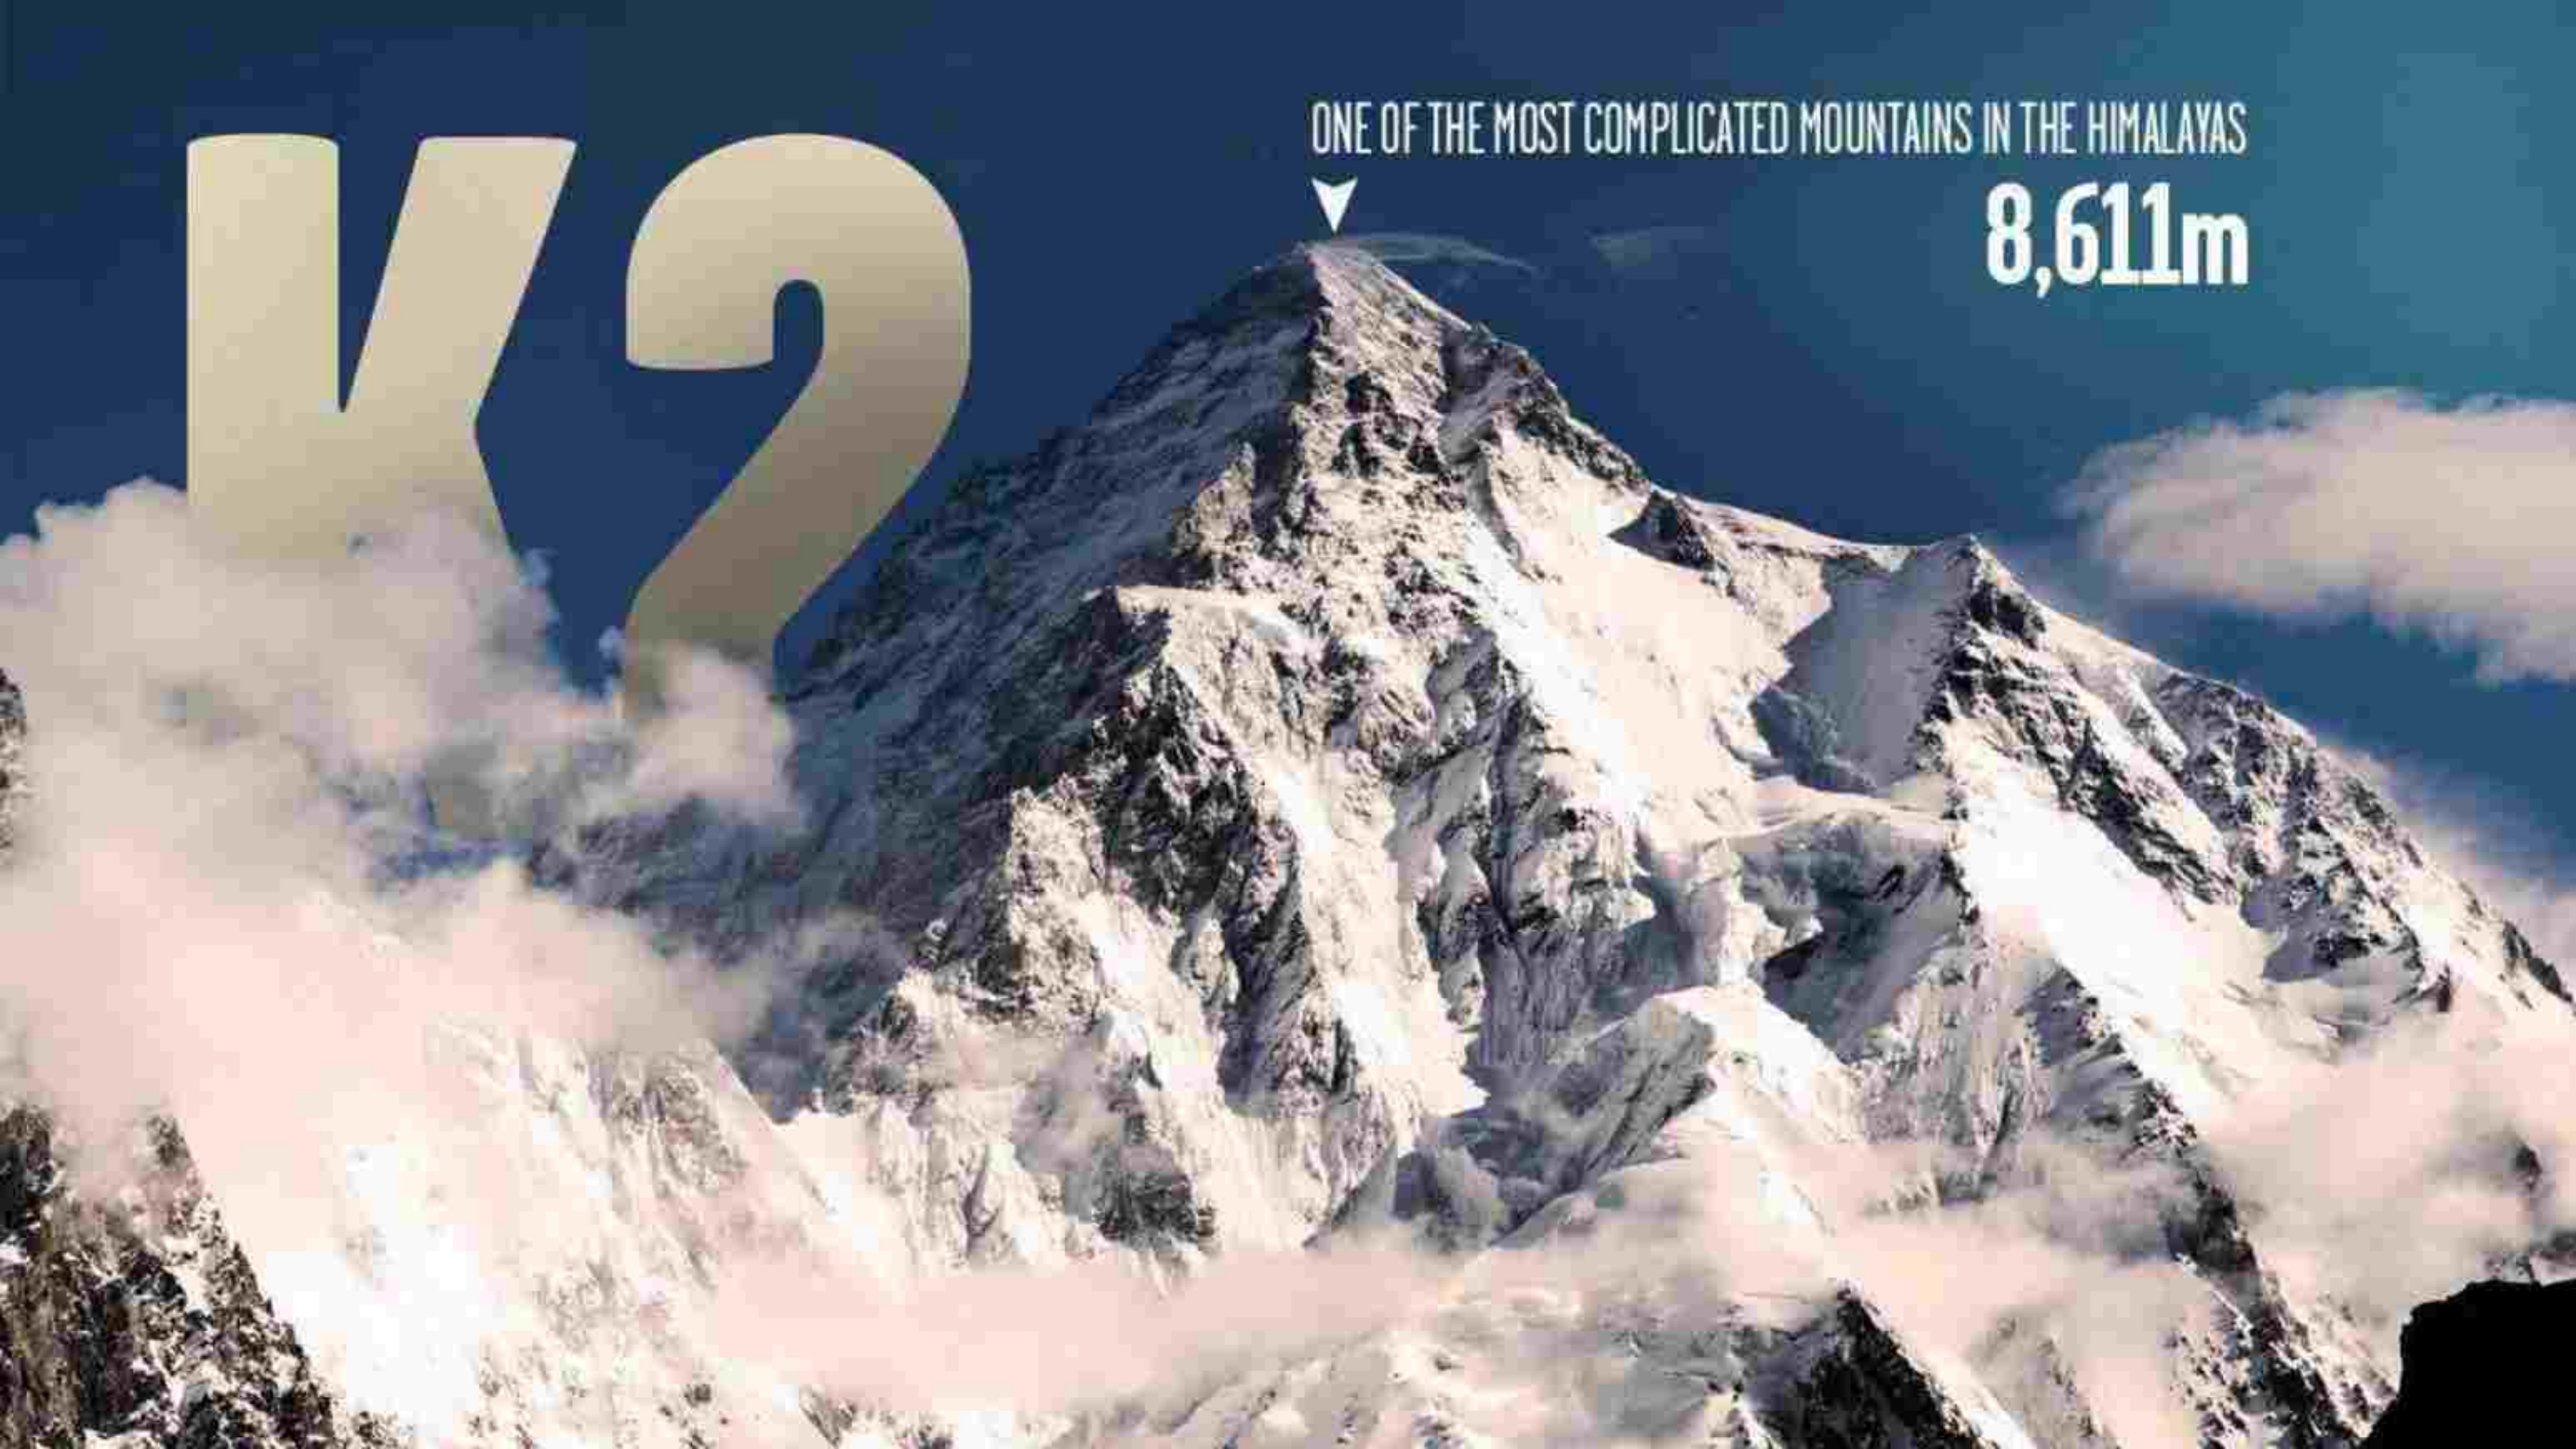

A wide-angle landscape photograph showing a snow-capped mountain peak, Shisha Pangma, in the distance. The mountain is partially shrouded in mist. In the foreground, a calm lake reflects the mountain and the sky. The lake is dotted with dark, rounded rocks. The sky is a clear, pale blue. A white banner with a drop shadow is overlaid on the left side of the image, containing the mountain's name and height. A white arrow points from the banner to the mountain peak.

“WHEN YOU HAVE
TO CHOOSE BETWEEN
TWO PATHS CHOOSE WITH
YOUR HEART”

A dramatic landscape featuring a sunset over a mountain range. The sky is filled with soft, golden light from the setting sun on the left. The mountains are dark and silhouetted against the bright sky. A prominent diagonal line, colored in a vibrant red, cuts across the scene from the top right towards the bottom left. The word "PASSION" is written in large, bold, red capital letters across the center of the image, partially overlapping the red diagonal line and the mountain peaks.

PASSION

W2

ONE OF THE MOST COMPLICATED MOUNTAINS IN THE HIMALAYAS

8,611m

“IF YOU CAN IMAGINE IT
YOU CAN ACHIEVE IT. IF YOU
CAN DREAM ABOUT IT
YOU CAN GET IT”

A hiker with a large backpack is seen from behind, walking up a steep, snow-covered mountain slope. The hiker is wearing a red jacket and dark pants. The background features rugged, rocky mountain peaks under a clear blue sky. A large, semi-transparent green shadow of the word "CONFIDENCE" is cast across the snow, with a bright light source from the left creating a lens flare effect. The word "CONFIDENCE" is written in a bold, green, sans-serif font.