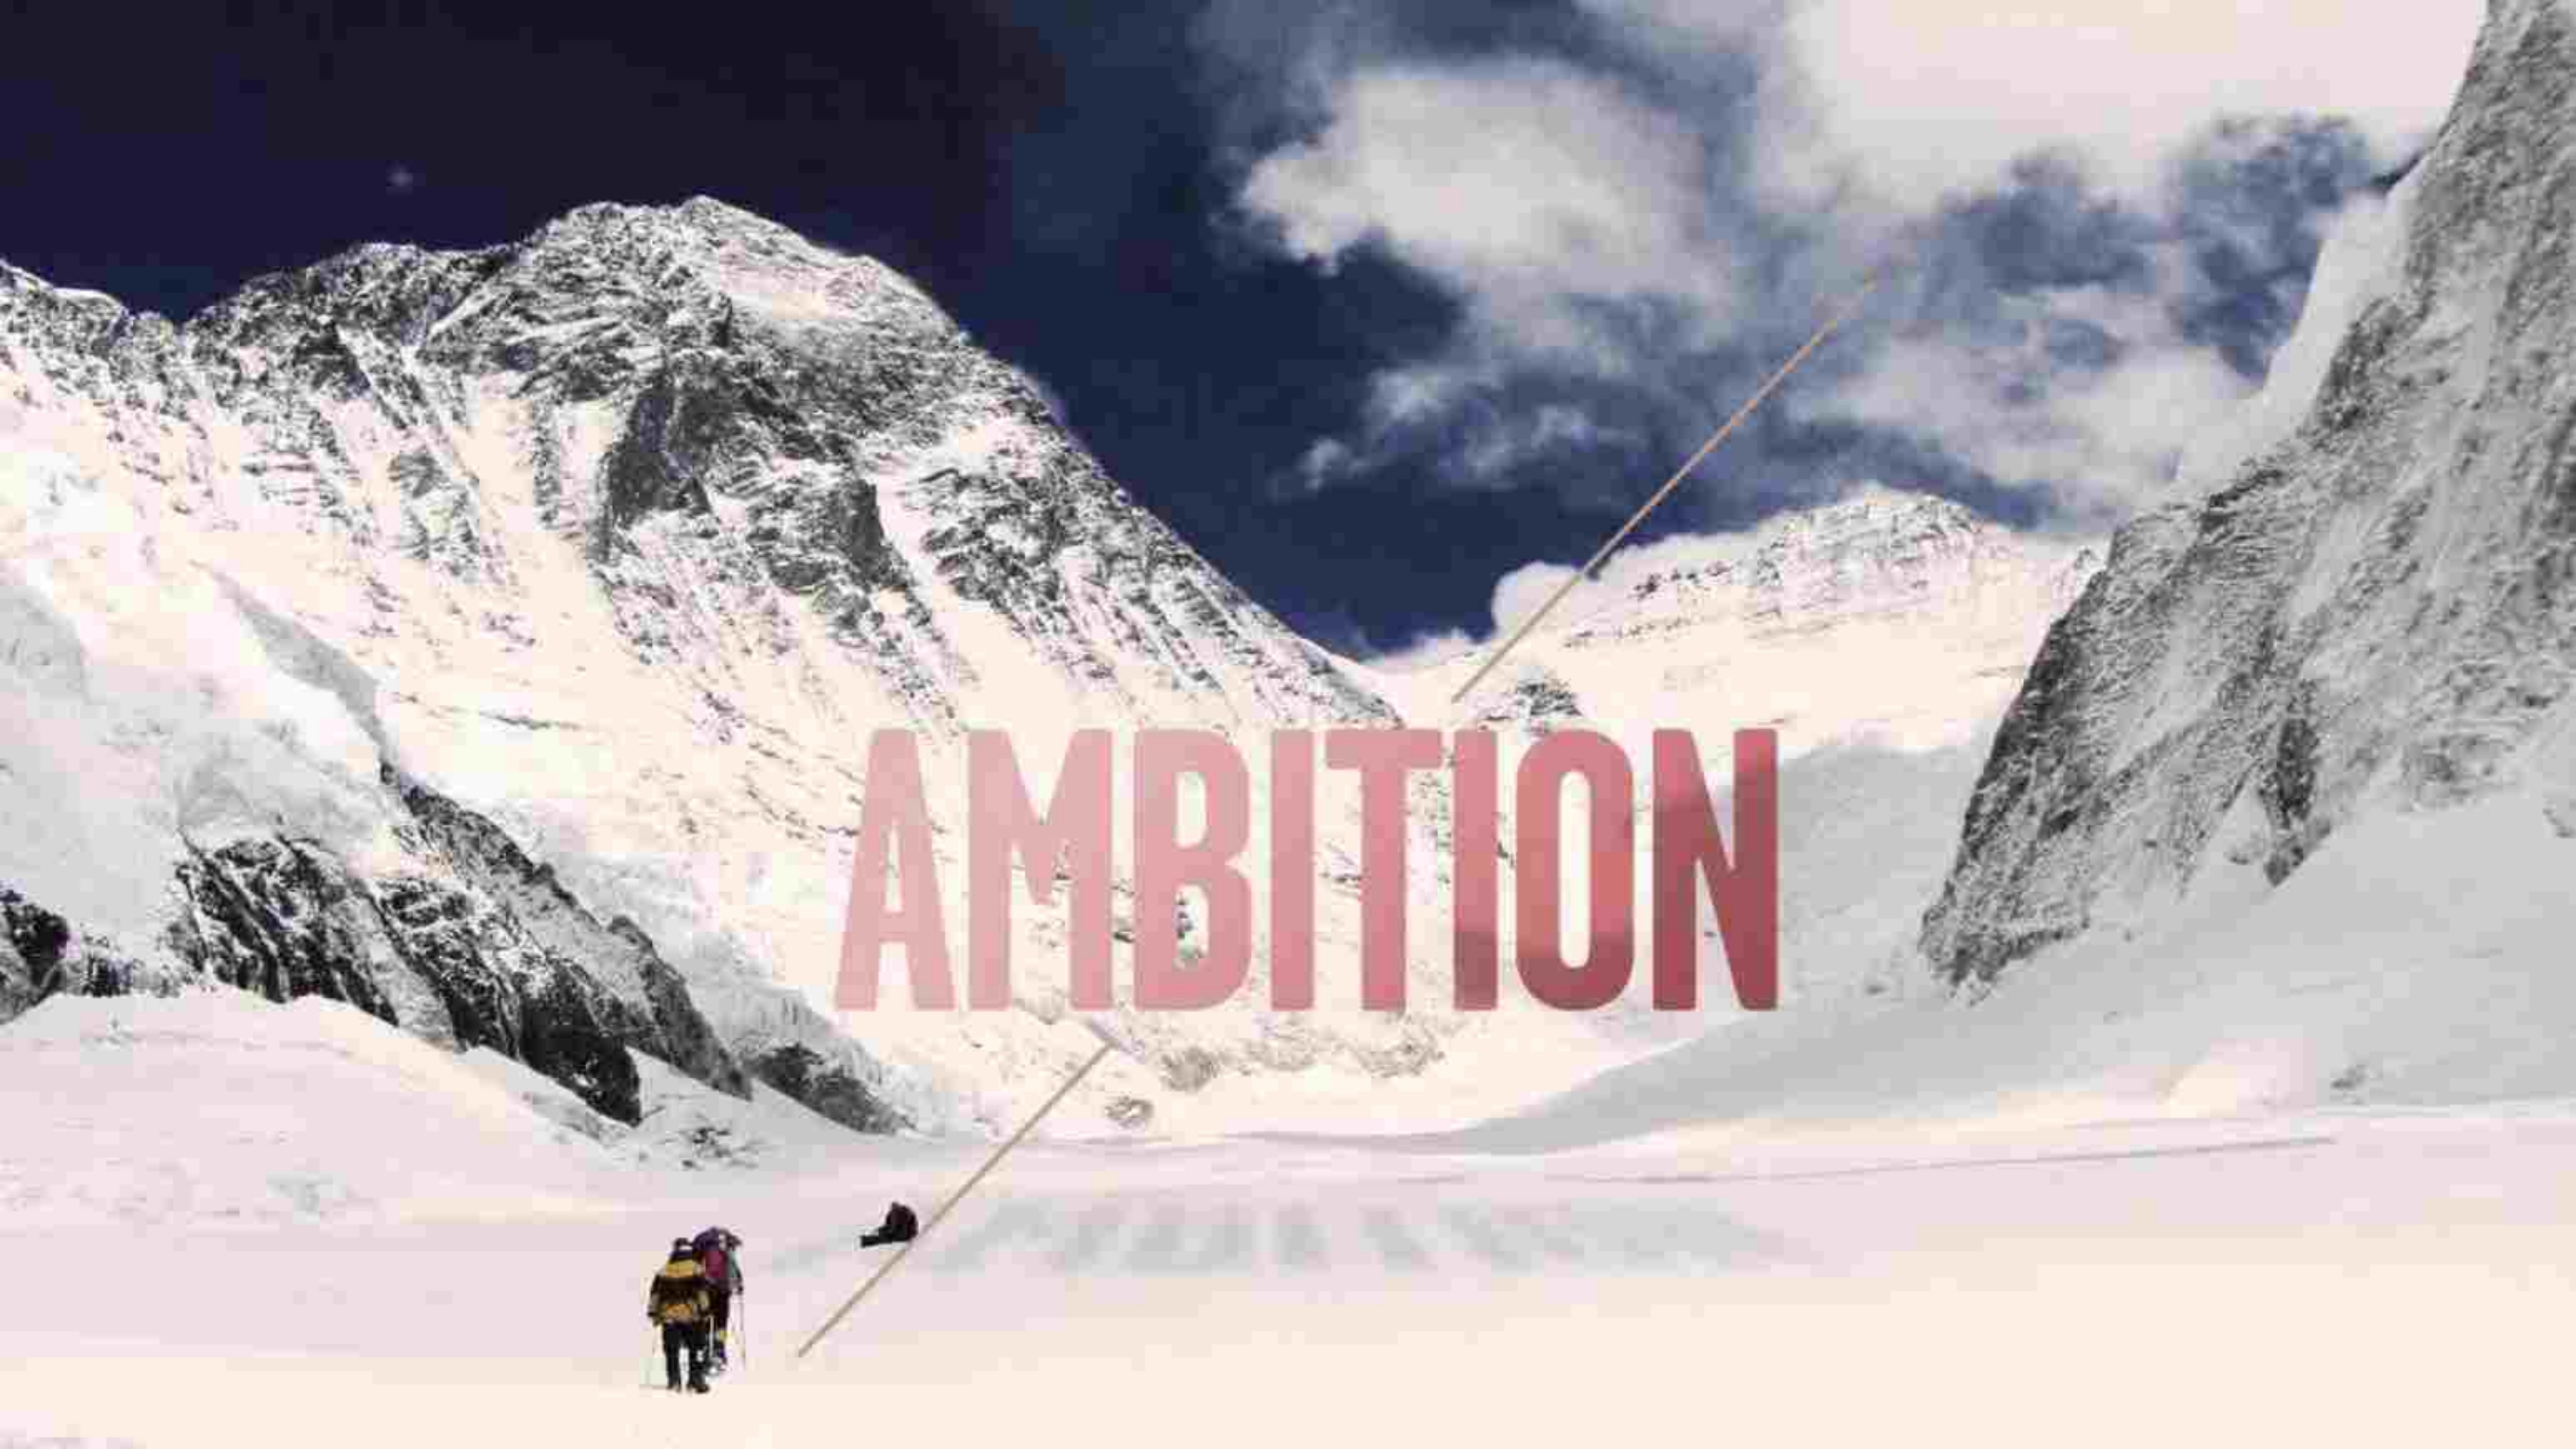

A wide-angle landscape photograph showing a snow-capped mountain peak, Shisha Pangma, in the distance. The mountain is partially shrouded in mist. In the foreground, a calm lake reflects the mountain and the sky. The lake is dotted with dark, rounded rocks. The sky is a clear, pale blue. A white banner with a drop shadow is overlaid on the left side of the image, containing the mountain's name and height. A white arrow points from the banner to the mountain peak.

SHISHA PANGMA

8,027m

AMBITION

A high-altitude mountain landscape under a clear blue sky. In the foreground, a hiker in dark gear is ascending a steep, snow-covered slope. The middle ground is dominated by a vast, flat expanse of snow. In the background, several jagged, rocky mountain peaks are visible, some partially covered in snow. The overall scene conveys a sense of challenge and achievement in a harsh, cold environment.

“WHEN YOU HAVE
TO CHOOSE BETWEEN
TWO PATHS CHOOSE WITH
YOUR HEART”

A dramatic landscape featuring a sunset over a mountain range. The sky is filled with soft, golden light from the setting sun on the left. The mountains are dark and silhouetted against the bright sky. A prominent diagonal line, colored in a vibrant red, cuts across the scene from the top right towards the bottom left. The word "PASSION" is written in large, bold, red capital letters across the center of the image, partially overlapping the red diagonal line and the mountain peaks.